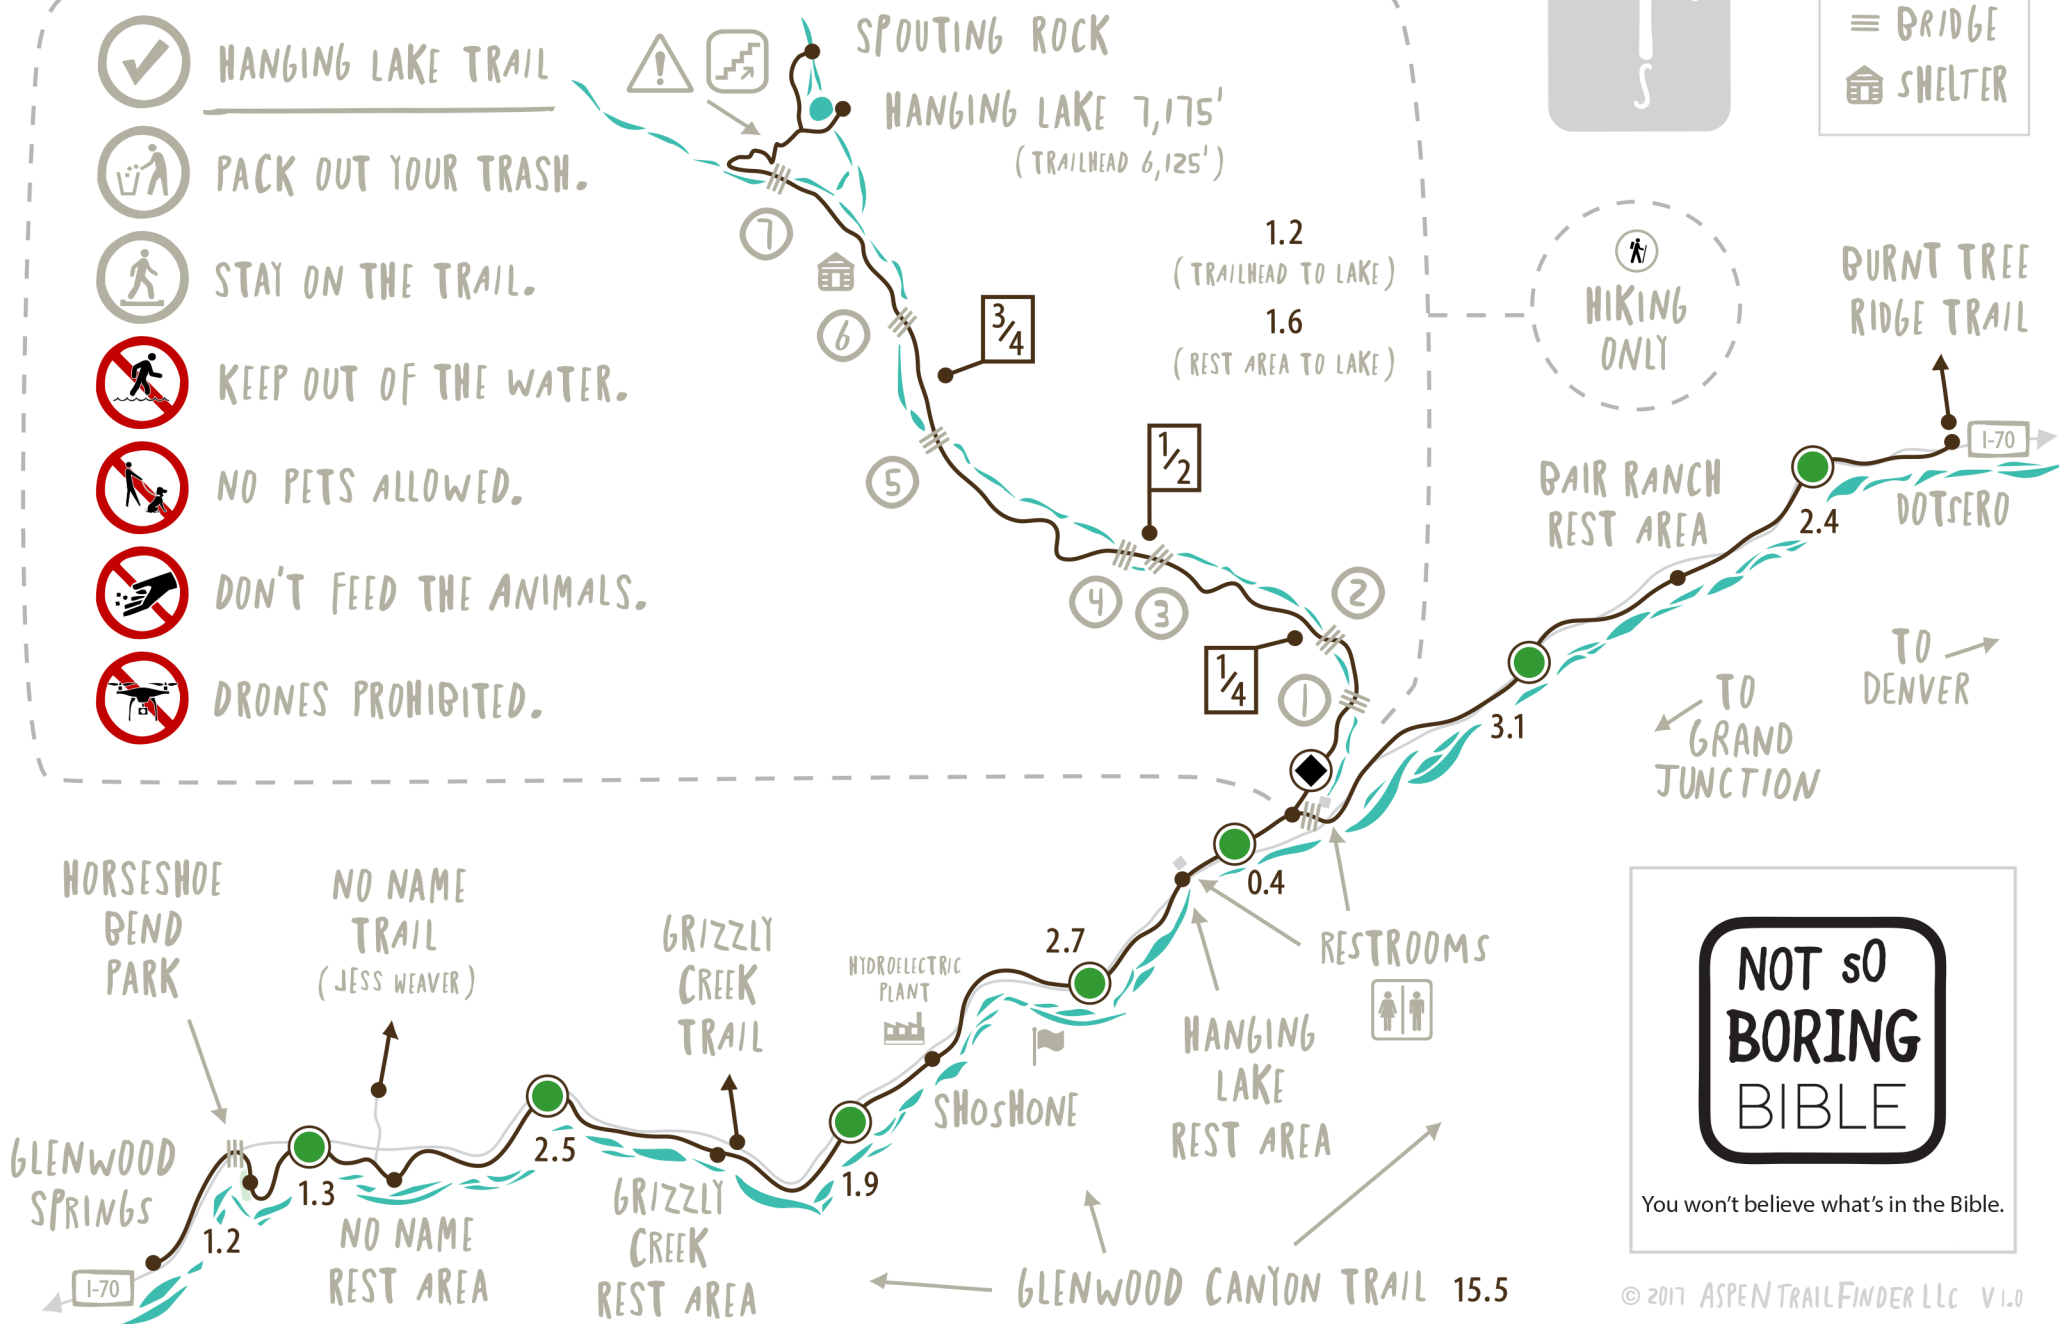

GLENWOOD CANYON & HANGING LAKE

WWW.ASPENTRAILFINDER.COM

- EASY
- MEDIUM
- ◆ HARD
- ≡ BRIDGE
- 🏠 SHELTER

HANGING LAKE TRAIL

PACK OUT YOUR TRASH.

STAY ON THE TRAIL.

KEEP OUT OF THE WATER.

NO PETS ALLOWED.

DON'T FEED THE ANIMALS.

DRONES PROHIBITED.

NOT sO BORING BIBLE

You won't believe what's in the Bible.