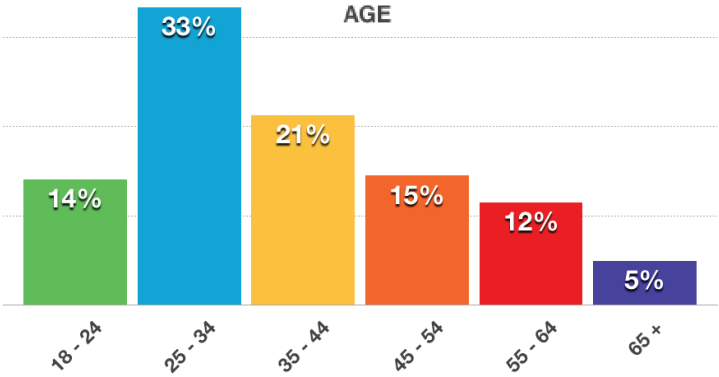

DEMOGRAPHICS 2017

51%

49%

54%

38%

8%

AGE

LOCATION

Front Range

Roaring Fork

U.S. Cities

USERS BY TIME OF DAY